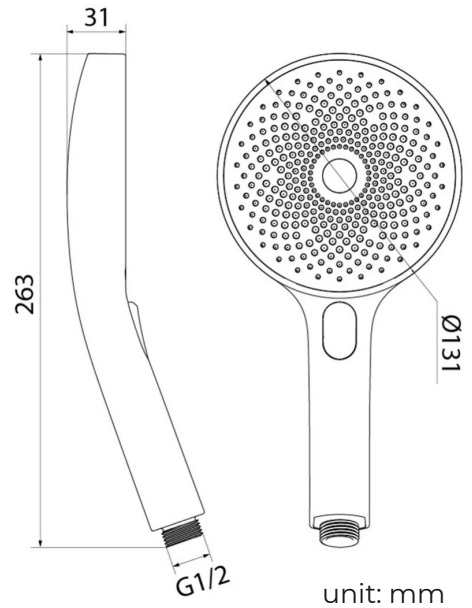

**LUXURIOUS CHROME THERMOSTATIC PHONE CONTROLLED RECESSED CEILING MOUNT MUSICAL WATERFALL RAINFALL SHOWER SYSTEM WITH ROUND HAND SHOWER AND JETTED BODY SPRAYS SPECIFICATIONS**

- Shower Panel /Hose Material: 304 Stainless Steel
- Shower Head Size: 900\*300 mm
- Showerheads Install: Embedded Ceiling Mounted
- Concealed Mixer Install: Wall-Mounted
- LED Shower Head Functions: Rainfall, Waterfall, Mist, Water Column
- Water Pressure: 0.3 MPA
- Water Flow: 16L/min~28L/min
- Shower Accessories Material: Brass
- LED Light: Need to Connect Power
- LED Light Color: 64 Color
- Shower Hose Length: 1.5M
- AC: 100-265V 50/60Hz
- Music: Need Bluetooth

Kinds of color **64** temperature adjustable

**WiFi**

Built-in WIFI

Phone control color

Color software App install instruction download name: Smart Life

All dimensions and specifications are nominal and may vary. Use actual products for accuracy in critical situations.

## Hand Shower

Flow Rate: 2.0 GPM / 7.6 LPM

### FEATURES

- Material: Brass
- Base Plate Height: 5-1/8"
- Base Plate Width: 5-1/8"
- Jet Surface Area: 3-1/8"
- Surface Depth: 1/4"
- Adjustment Angle: 5°
- Male NPT Connection: 1/2"
- Maximum Flow Rate: 2.5 GPM (9.5L/min) max @ 80 psi