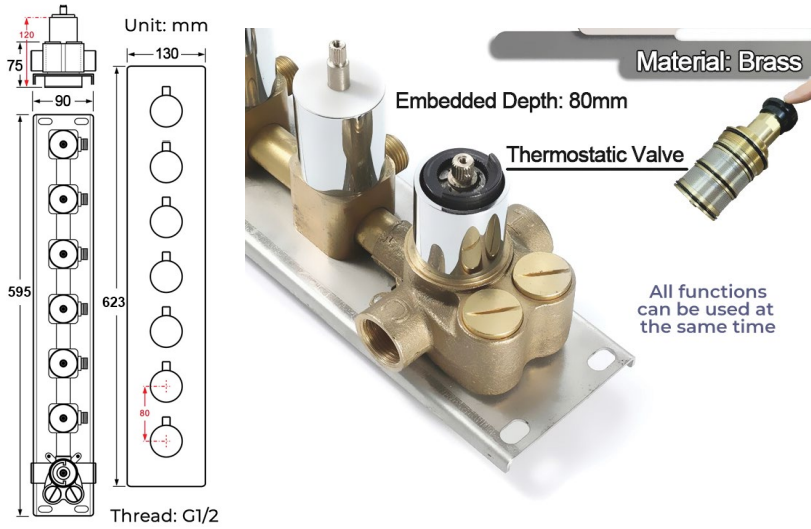

**LUXURIOUS CHROME THERMOSTATIC PHONE CONTROLLED RECESSED CEILING MOUNT MUSICAL WATERFALL RAINFALL SHOWER SYSTEM WITH ROUND HAND SHOWER AND JETTED BODY SPRAYS SPECIFICATIONS**

- Shower Panel /Hose Material: 304 Stainless Steel
- Shower Head Size: 900\*300 mm
- Showerheads Install: Embedded Ceiling Mounted
- Concealed Mixer Install: Wall-Mounted
- LED Shower Head Functions: Rainfall, Waterfall, Mist, Water Column
- Water Pressure: 0.3 MPA
- Water Flow: 16L/min~28L/min
- Shower Accessories Material: Brass
- LED Light: Need to Connect Power
- LED Light Color: 64 Color
- Shower Hose Length: 1.5M
- AC: 100-265V 50/60Hz
- Music: Need Bluetooth

Kinds of color **64** temperature adjustable

**WiFi**

Built-in WIFI

Phone control color

Color software App install instruction download name: Smart Life

All dimensions and specifications are nominal and may vary. Use actual products for accuracy in critical situations.

## Shower Mixer

Product shown is only for installation display purpose

### FEATURES

- Material: Brass
- Base Plate Height: 5-1/8"
- Base Plate Width: 5-1/8"
- Jet Surface Area: 3-1/8"
- Surface Depth: 1/4"
- Adjustment Angle: 5°
- Male NPT Connection: 1/2"
- Maximum Flow Rate: 2.5 GPM (9.5L/min) max @ 80 psi