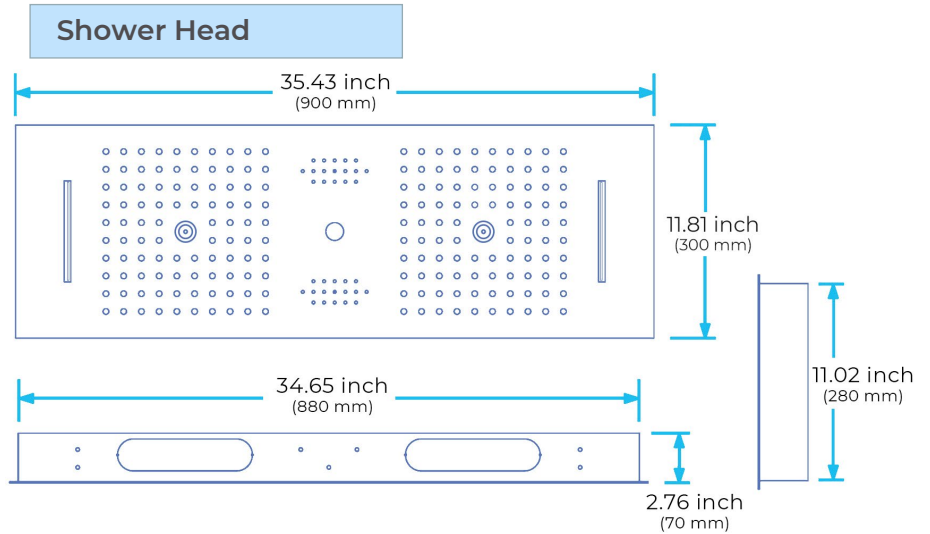

**LUXURIOUS CHROME THERMOSTATIC PHONE CONTROLLED RECESSED CEILING MOUNT MUSICAL WATERFALL RAINFALL SHOWER SYSTEM WITH ROUND HAND SHOWER AND JETTED BODY SPRAYS SPECIFICATIONS**

- Shower Panel /Hose Material: 304 Stainless Steel
- Shower Head Size: 900\*300 mm
- Showerheads Install: Embedded Ceiling Mounted
- Concealed Mixer Install: Wall-Mounted
- LED Shower Head Functions: Rainfall, Waterfall, Mist, Water Column
- Water Pressure: 0.3 MPA
- Water Flow: 16L/min~28L/min
- Shower Accessories Material: Brass
- LED Light: Need to Connect Power
- LED Light Color: 64 Color
- Shower Hose Length: 1.5M
- AC: 100-265V 50/60Hz
- Music: Need Bluetooth

Kinds of color **64** temperature adjustable

**WiFi**

Built-in WIFI

Phone control color

Color software App install instruction download name: Smart Life

All dimensions and specifications are nominal and may vary. Use actual products for accuracy in critical situations.

## Hand Shower

Flow Rate: 2.0 GPM / 7.6 LPM

### FEATURES

- Material: Brass
- Base Plate Height: 5-1/8"
- Base Plate Width: 5-1/8"
- Jet Surface Area: 3-1/8"
- Surface Depth: 1/4"
- Adjustment Angle: 5°
- Male NPT Connection: 1/2"
- Maximum Flow Rate: 2.5 GPM (9.5L/min) max @ 80 psi