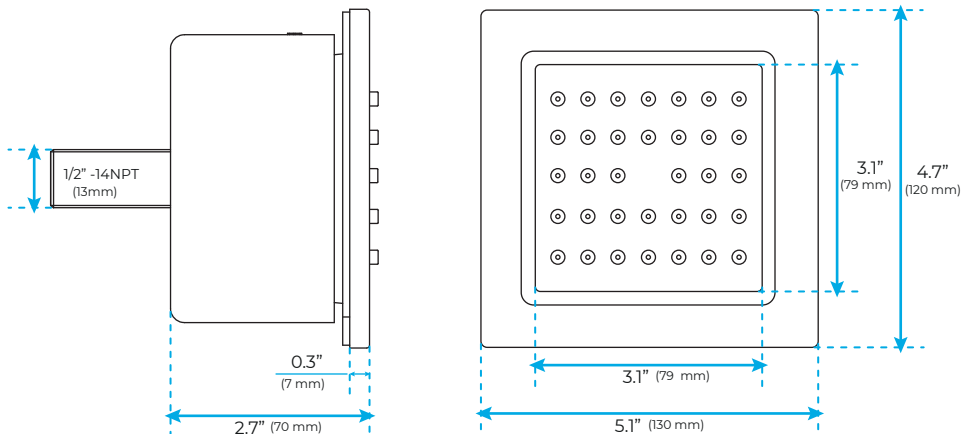

**LUXURIOUS CHROME THERMOSTATIC PHONE CONTROLLED RECESSED CEILING MOUNT MUSICAL WATERFALL RAINFALL SHOWER SYSTEM WITH ROUND HAND SHOWER AND JETTED BODY SPRAYS SPECIFICATIONS**

- Shower Panel /Hose Material: 304 Stainless Steel
- Shower Head Size: 900\*300 mm
- Showerheads Install: Embedded Ceiling Mounted
- Concealed Mixer Install: Wall-Mounted
- LED Shower Head Functions: Rainfall, Waterfall, Mist, Water Column
- Water Pressure: 0.3 MPA
- Water Flow: 16L/min~28L/min
- Shower Accessories Material: Brass
- LED Light: Need to Connect Power
- LED Light Color: 64 Color
- Shower Hose Length: 1.5M
- AC: 100-265V 50/60Hz
- Music: Need Bluetooth

## Hand Shower

Flow Rate: 2.0 GPM / 7.6 LPM

### FEATURES

- Material: Brass
- Base Plate Height: 5-1/8"
- Base Plate Width: 5-1/8"
- Jet Surface Area: 3-1/8"
- Surface Depth: 1/4"
- Adjustment Angle: 5°
- Male NPT Connection: 1/2"
- Maximum Flow Rate: 2.5 GPM (9.5L/min) max @ 80 psi